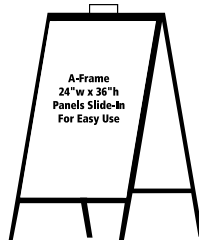

T-Bar Stake
Black
42"