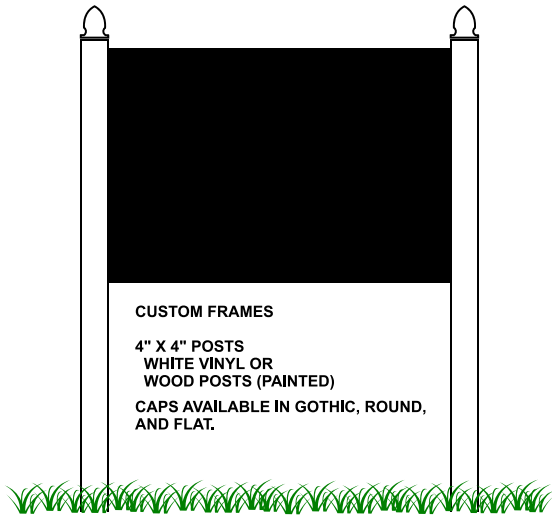

POST AND PANEL FRAMES

VINYL SIGN FRAME - RIGID WHITE VINYL
STANDARD SIZES: 4' X 8', 4' X 4', 2' X 3'